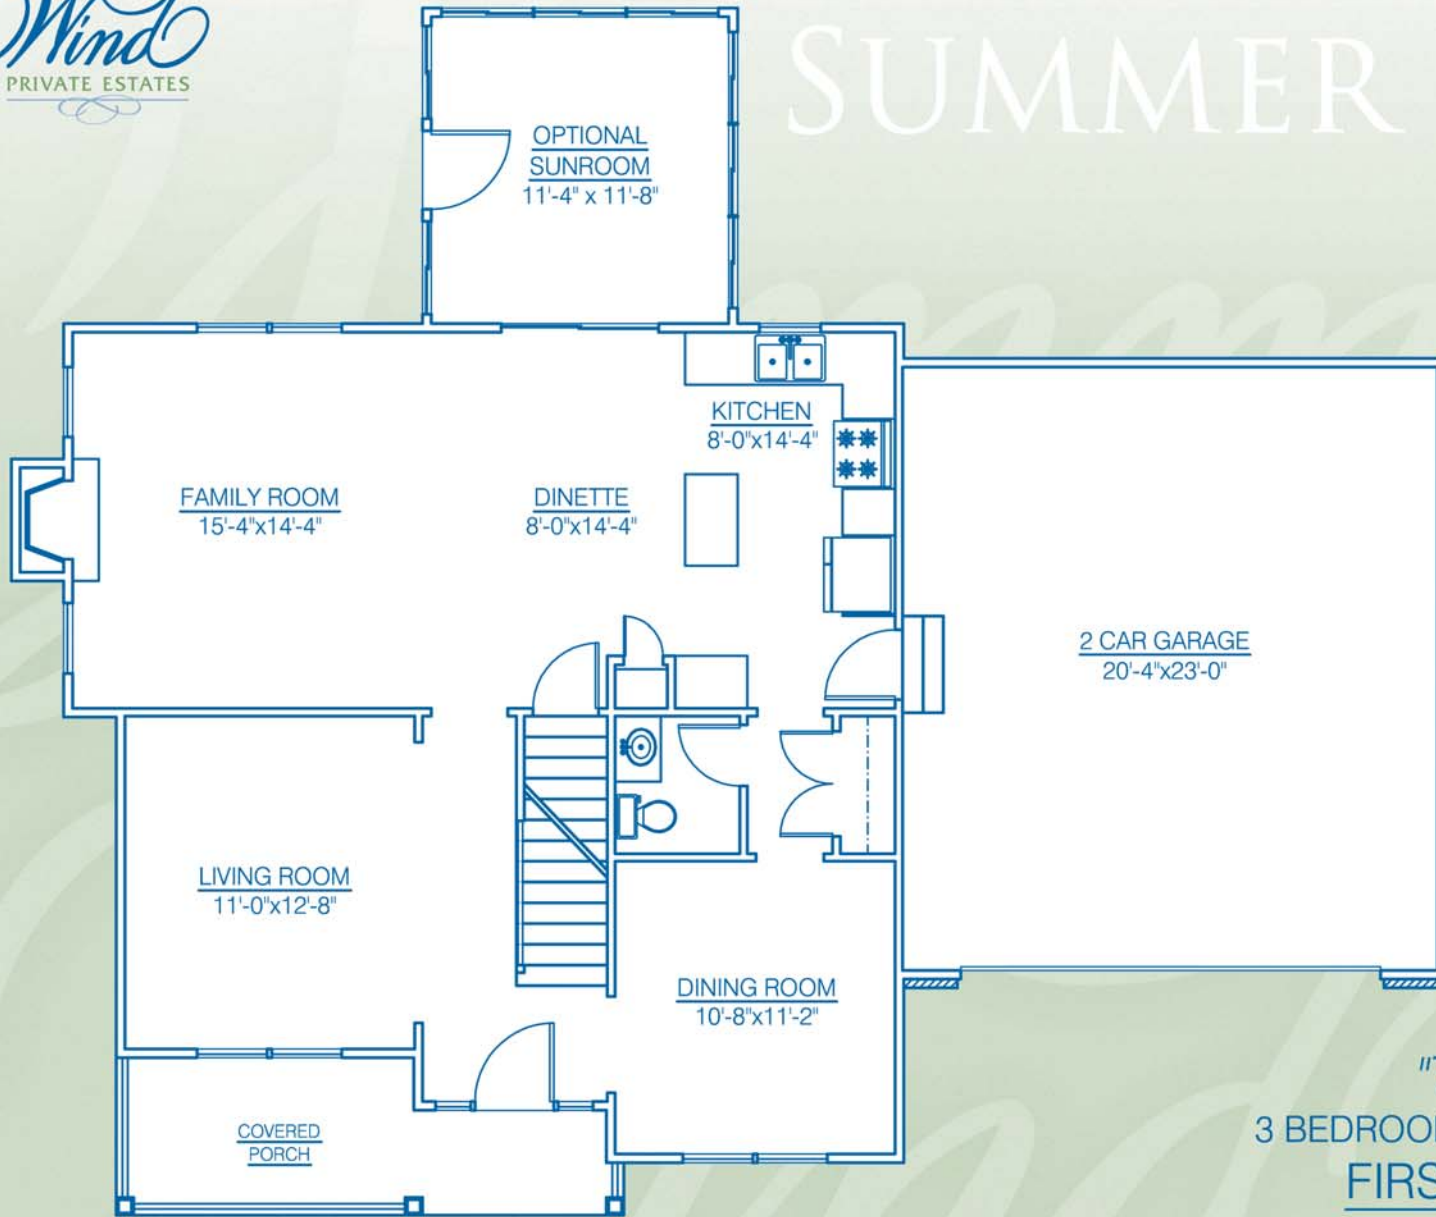

YOU'LL LOVE LIVIN' IN SUMMER WIND

SUMMER WIND

"THAT'S LIFE"
3 BEDROOM - 2 STORY - MASTER UP
FIRST FLOOR PLAN
933 SQUARE FEET
144 S.F. OPTIONAL SUNROOM