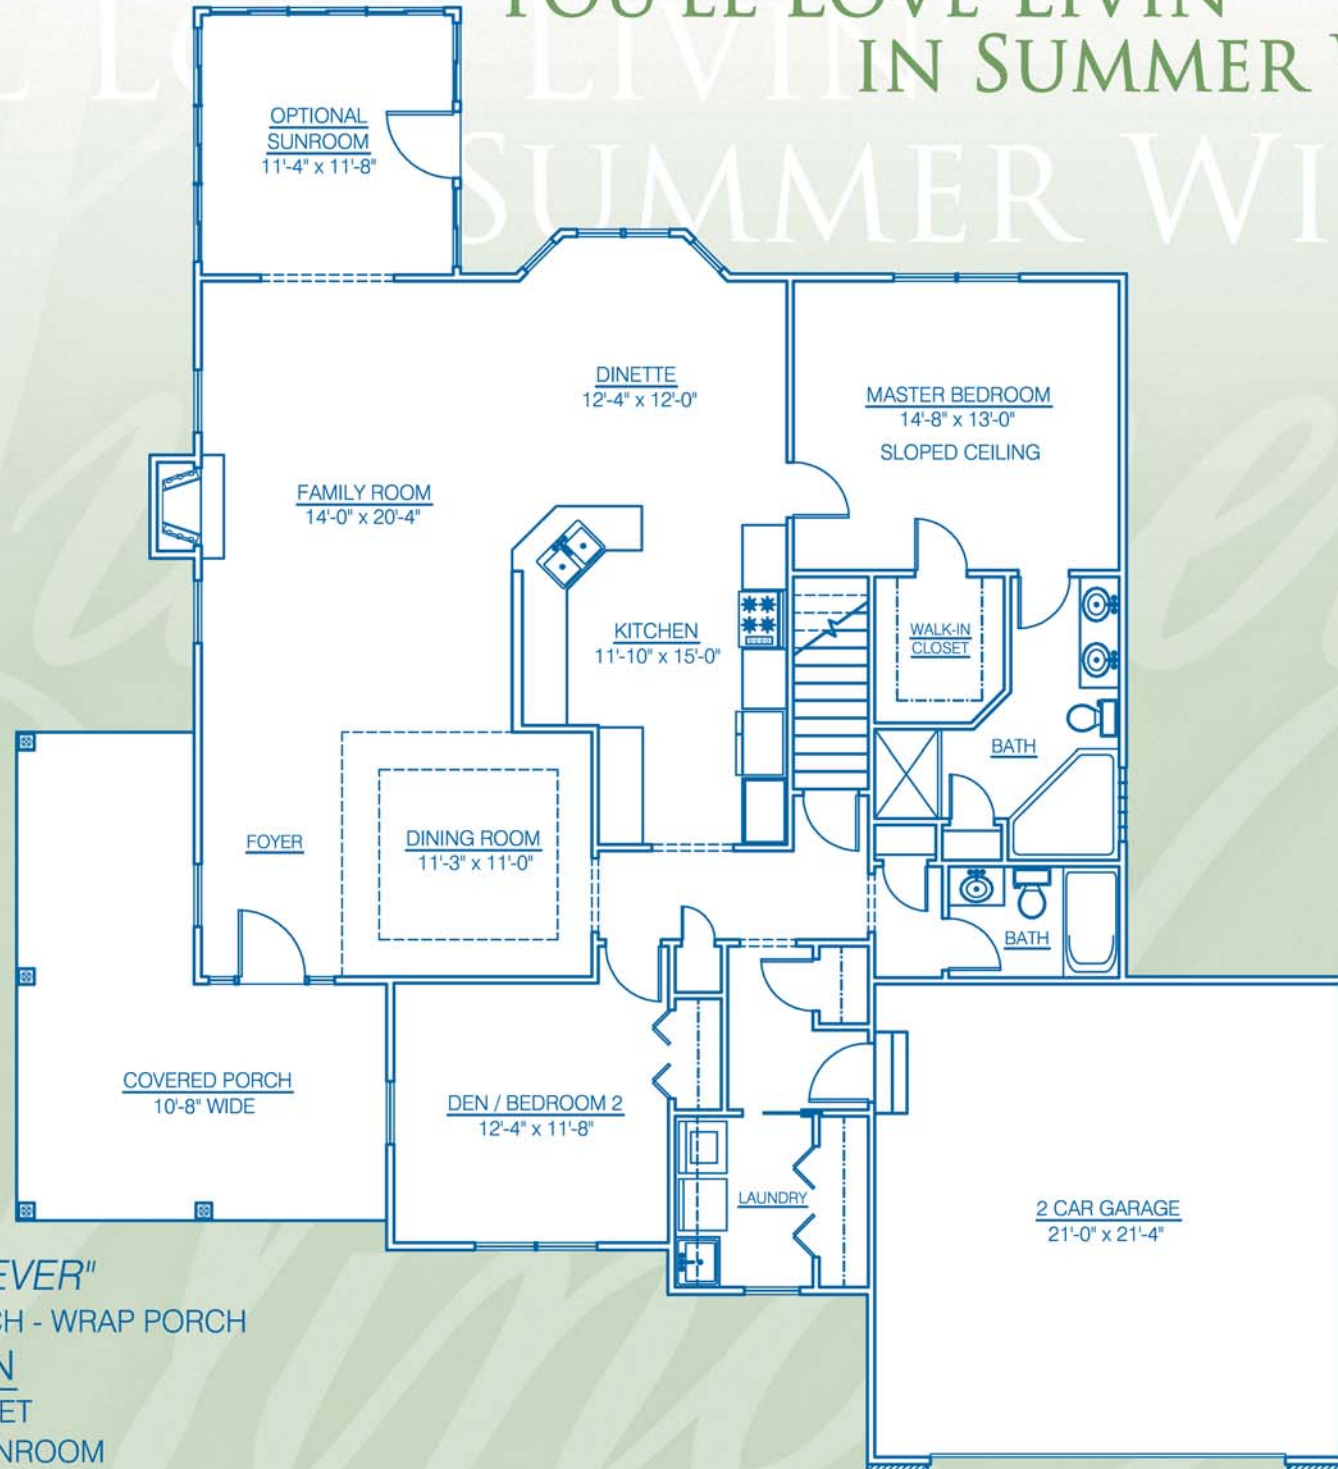

YOU'LL LOVE LIVIN' IN SUMMER WIND

"NOW AND FOREVER"

VERSION 2 - 2 BEDROOM - RANCH - WRAP PORCH

FLOOR PLAN

1,641 SQUARE FEET

144 S.F. OPTIONAL SUNROOM