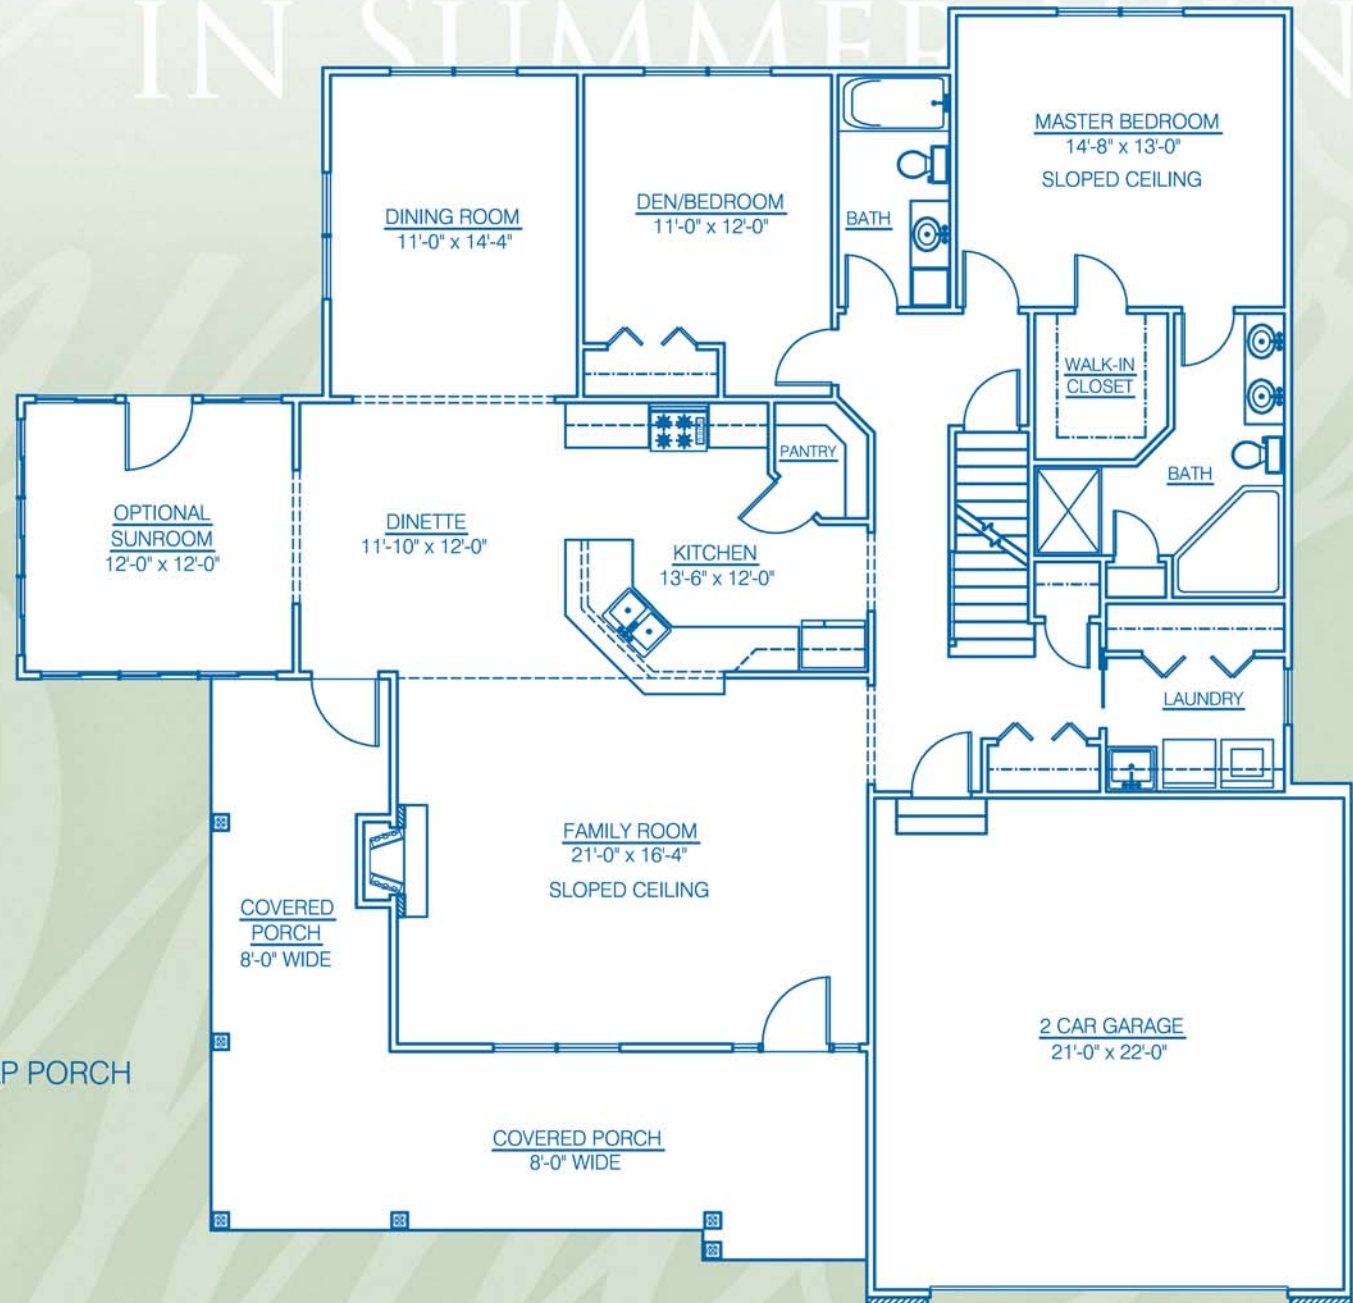

YOU'LL LOVE LIVIN' IN SUMMER WIND

"NOW AND FOREVER"

VERSION 1 - 2 BEDROOM - RANCH - WRAP PORCH

FLOOR PLAN

1,703 SQUARE FEET

156 S.F. OPTIONAL SUNROOM